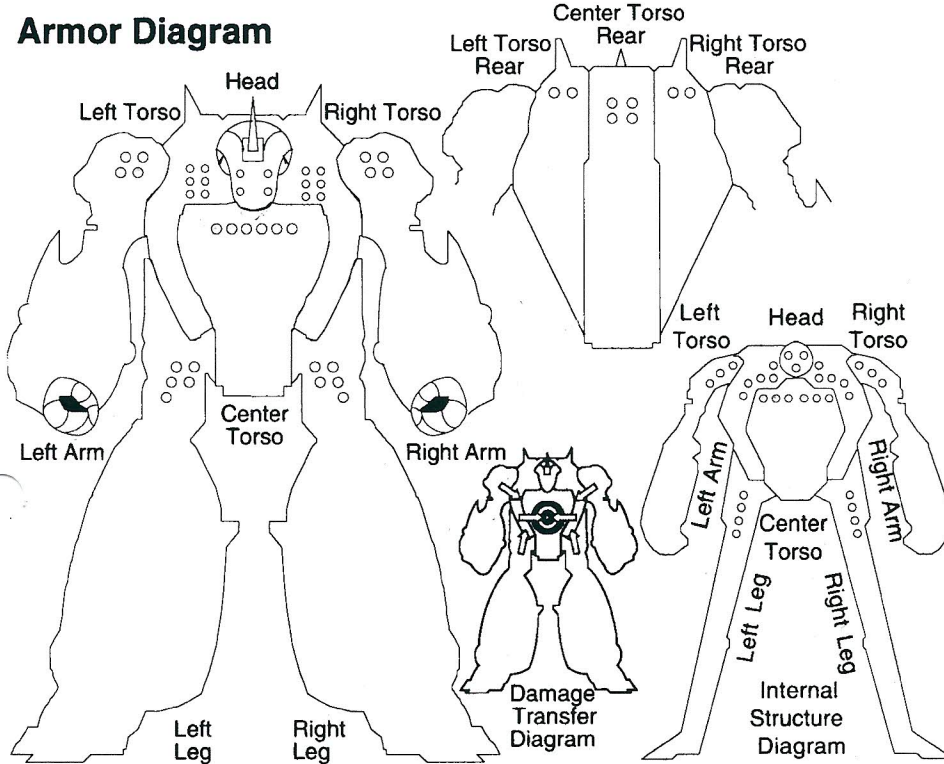

BATTLETECH®

BATTLEMECH RECORD SHEET

Joongas kuroto: ok

Armor Diagram

Mech Data

Type: **WSP-1D Wasp**
 Tonnage: **20**
 Movement Points
 Walking: **6**
 Running: **9**
 Jumping: **6**

Technology Base:
 Inner Sphere
 2471